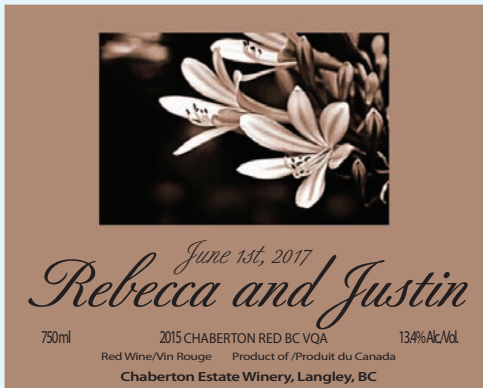

Private Label Choices from Chaberton Estate Winery

INITIALS/NAME COLOUR CAN BE CHANGED.
 LABEL #201 - VINE EDGE
 FONT: SHELLEY VOLANTE SCRIPT

ALSO AVAILABLE IN MAUVE OR CREAM
 LABEL #202 - PINK FLOWER
 FONT: MURPHY SCRIPT

BACKGROUND COLOUR CAN BE CHANGED.
 LABEL #203 - FLORENTINE EDGE
 FONT: POPPL-RESIDENZ

LABEL #204 - FRESIA SEPIA
 FONT: BERTHOLD SCRIPT

LABEL #205 - WEDDING RINGS
 FONT: POPPL-RESIDENZ REGULAR

LABEL #206 - TWO ORCHIDS ON BLACK
 FONT: NUPTIAL SCRIPT

COLOURS CAN BE CHANGED.
 LABEL #212 - CORNER FILIGREE
 FONT: BICKHAM SCRIPT SWASH