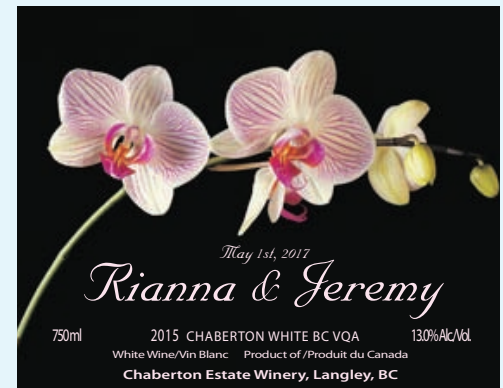

Private Label Choices from Chaberton Estate Winery

INITIALS/NAME COLOUR CAN BE CHANGED.
 LABEL #201 - VINE EDGE
 FONT: SHELLEY VOLANTE SCRIPT

ALSO AVAILABLE IN MAUVE OR CREAM
 LABEL #202 - PINK FLOWER
 FONT: MURPHY SCRIPT

BACKGROUND COLOUR CAN BE CHANGED.
 LABEL #203 - FLORENTINE EDGE
 FONT: POPPL-RESIDENZ

LABEL #204 - FRESIA SEPIA
 FONT: BERTHOLD SCRIPT

LABEL #205 - WEDDING RINGS
 FONT: POPPL-RESIDENZ REGULAR

LABEL #206 - TWO ORCHIDS ON BLACK
 FONT: NUPTIAL SCRIPT

COLOURS CAN BE CHANGED.
 LABEL #212 - CORNER FILIGREE
 FONT: BICKHAM SCRIPT SWASH